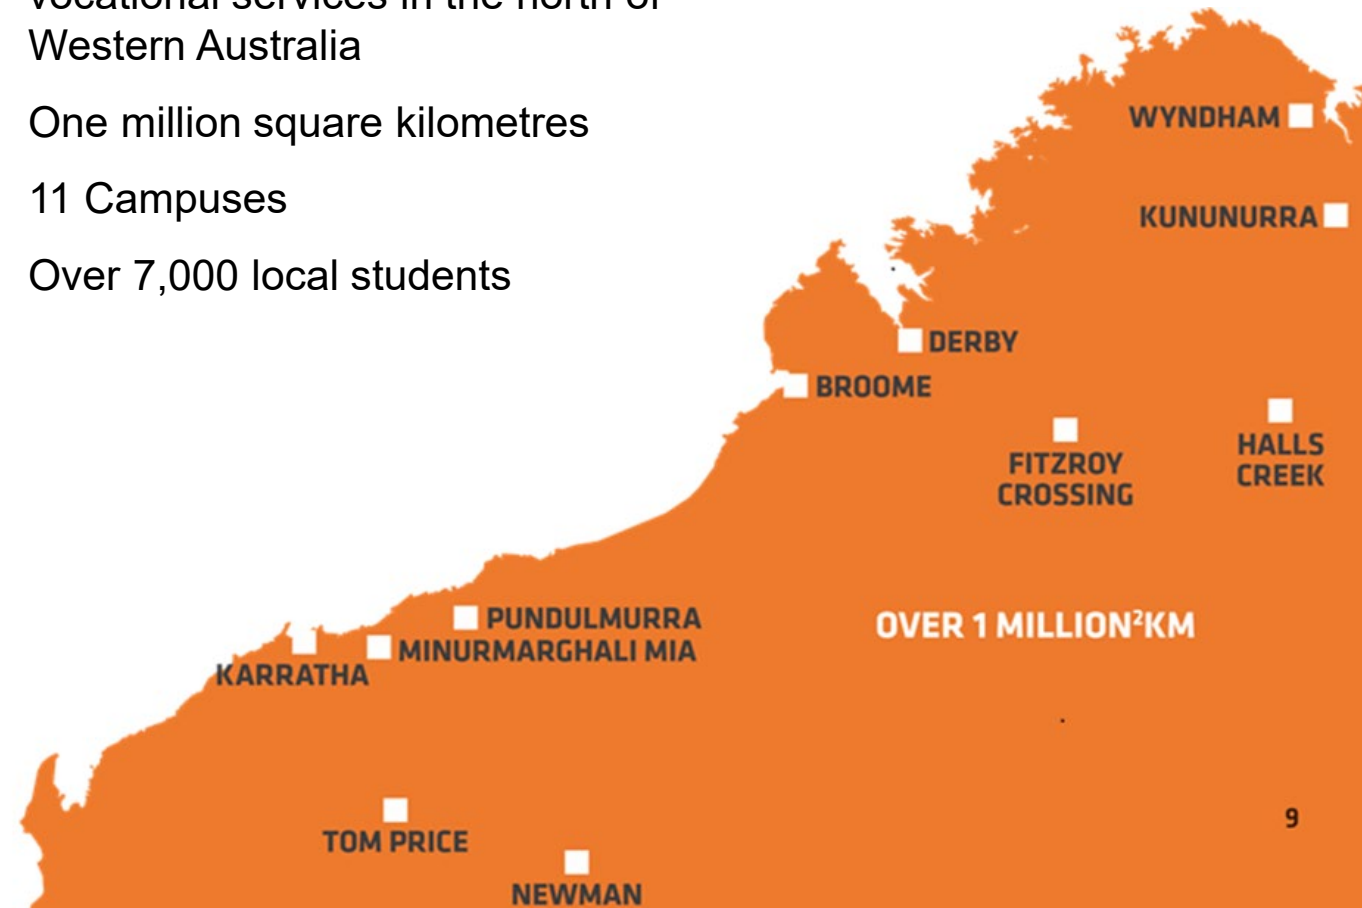

Who we are

“Welcome”
to North Regional TAFE

*one
million*

SQUARE KILOMETRES

SERVICING COMMUNITIES
AND INDUSTRIES

11 campuses

WYNDHAM IN THE NORTH
TO NEWMAN IN THE SOUTH

200+

COURSES

25+

INDUSTRY AREAS

← largest **VET PROVIDER** *→*
IN THE NORTH WEST

- The largest provider of training and vocational services in the north of Western Australia
- One million square kilometres
- 11 Campuses
- Over 7,000 local students